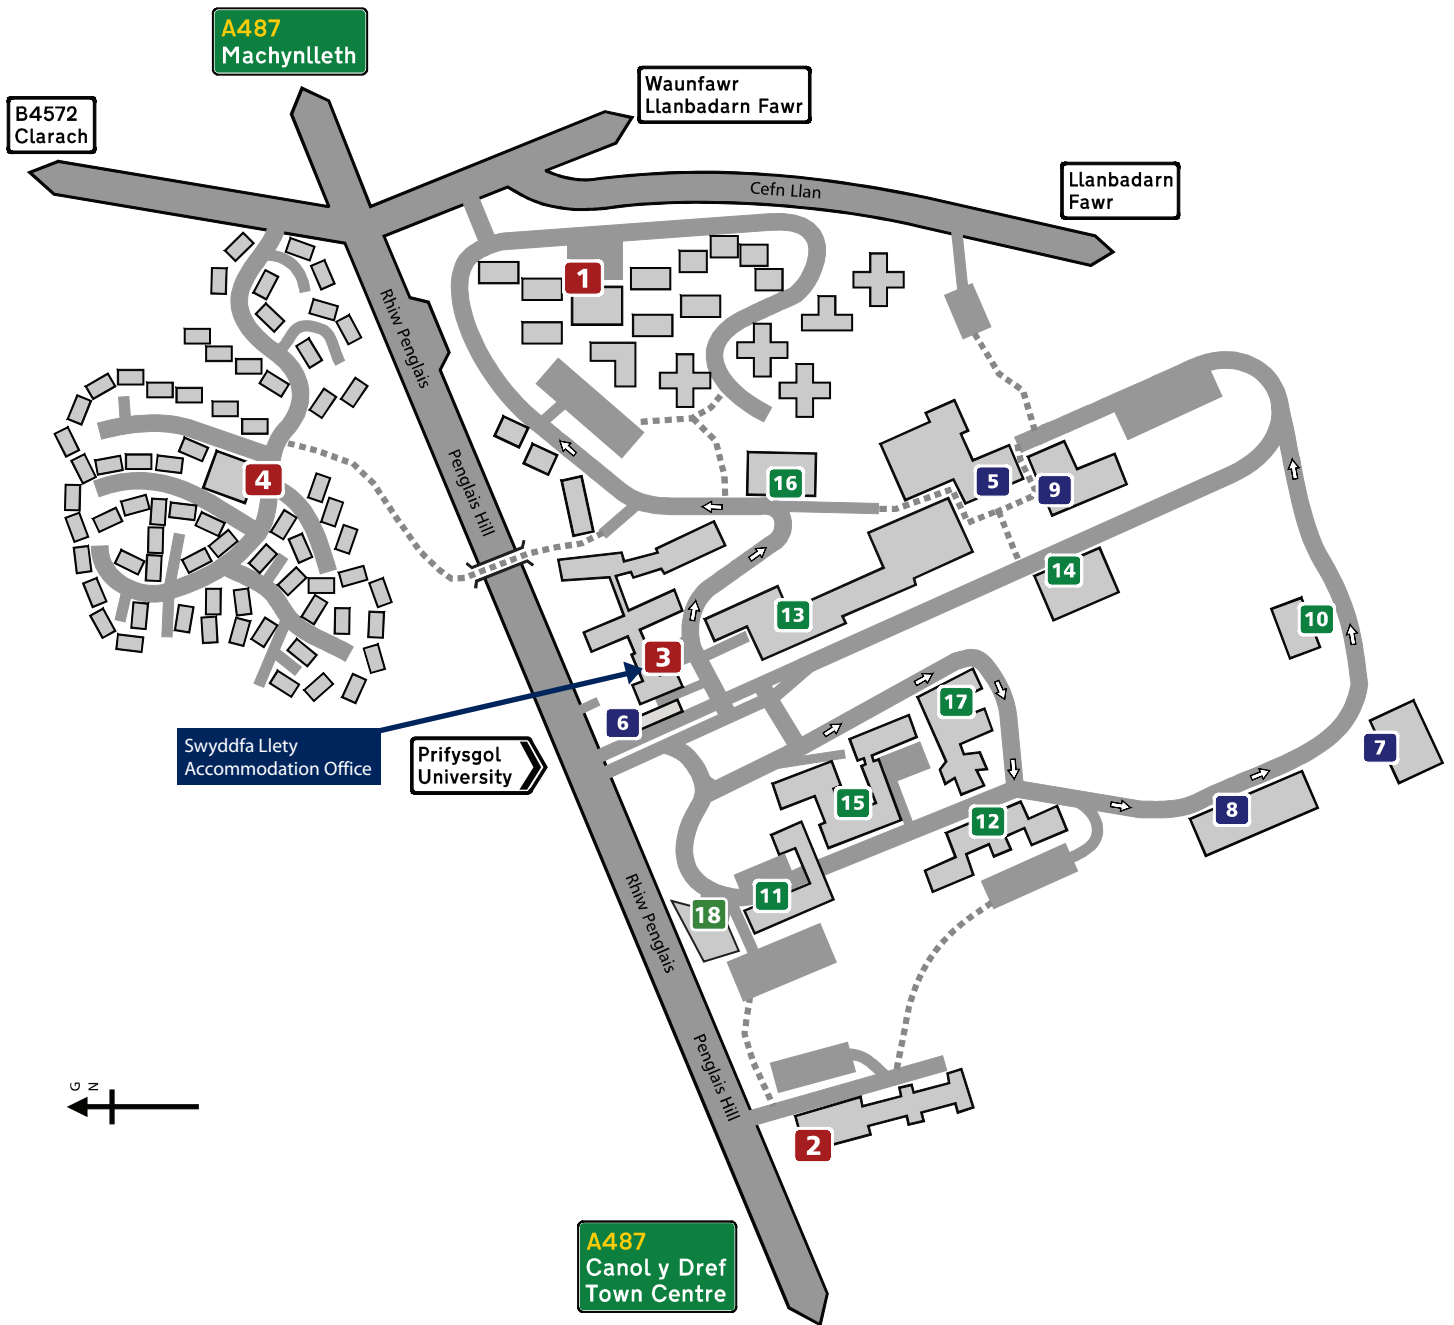

Aberystwyth is on the main A44 and A487 roads. Journey planner: www.transportdirect.info

Train

Regular direct train service from Birmingham New Street via Shrewsbury. A frequent bus and taxi service operates from the station to the campus. 0845 7 484950 / www.nationalrail.co.uk

Llety ac Ystafelloedd Cyfarfod Residences & Meeting Rooms

1. Cwrt Mawr, Rosser & Trefloyne
2. Pantycelyn
3. Penbryn
4. Pentre Jane Morgan

Adnoddau'r Campws Campus Facilities

5. Canolfan y Celfyddydau / Arts Centre
6. Derbynfawr Campws / Campus Reception
7. Cawell Chwaraeon / Sports Cage
8. Canolfan Chwaraeon / Sports Centre
9. Undeb y Myfyrwyr / Students' Union